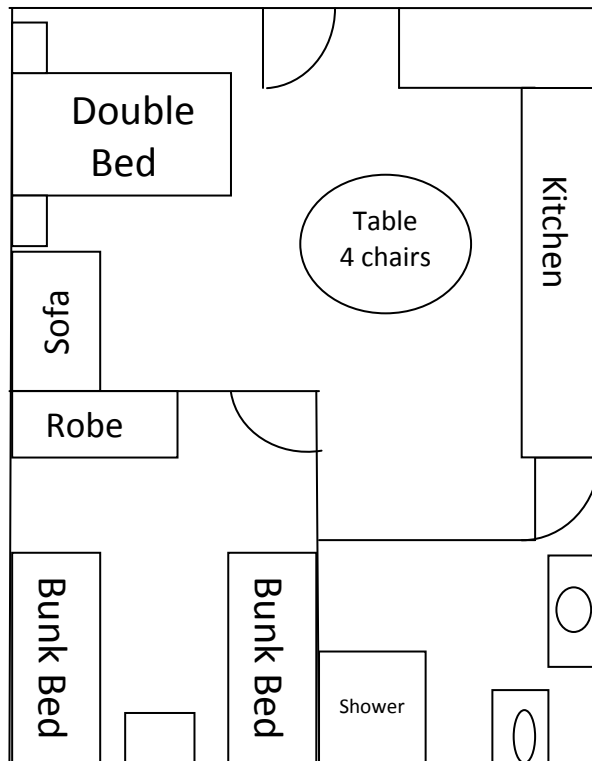

Holiday Units Layout

Unit Layout

All units are upstairs

Sleeping Capacity

- **Units 1-4** (suitable for up to 6 ppl)
1 x Double bed & 2 x Bunk beds
- **Unit 5** (suitable for up to 4 ppl)
1 x Double bed & 2 x Single beds